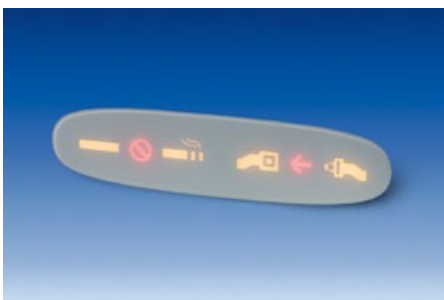

Embraer E170/175 and E190/195

Lighting Equipment

Where ingenuity takes off™

Lighting Equipment on the Embraer E170/175 and E190/195

Cabin Lights

LED Passageway Dome Light
2LA455115-32

LED Emergency Dome Light
2LA455115-26

Halogen Reading Lights
2LA007278-XX

LED Indicator Sign NS-FSB
2LA007353-60

LED Area Call Light
F1000260-22^{a)}

LED Exit Sign Housing
F1000550-20^{a)}
LED Exit Sign Lenses
F1000711-Series
(other prints available)^{a)}

LED Exit Sign Housing
F1001070-00^{a)}
Exit Sign Lenses
F1001075-Series (other prints available)^{a)}

LED "Lavatory Occupied" Sign
2LA007344-26

Lavatory Dome Light
2LA002692-10

LED Lavatory Passenger Service Unit
F1000565-00^{a)}