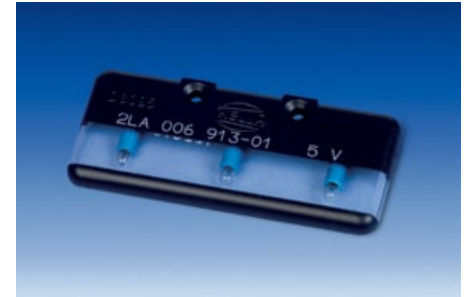

## Cockpit Equipment

**Eye Reference Light**  
2LA007742-22

**LED Utility Light**  
2LA455065-10

**Utility Light**  
2LA006913-01

**Utility Light**  
2LA006913-05

**LED Indicator Light NS-FSB**  
2LA007353-20